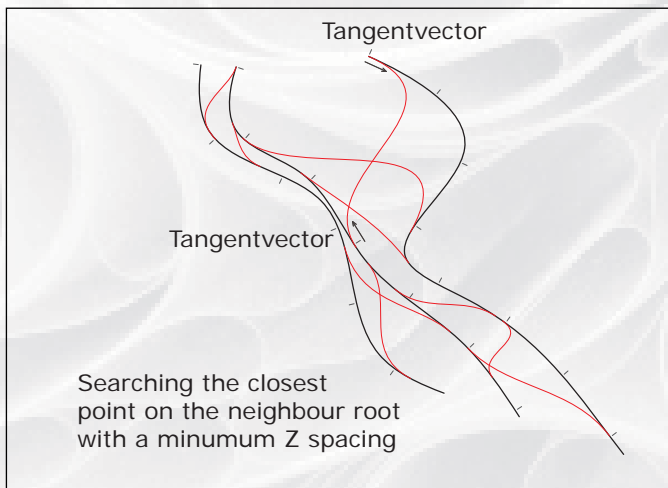

FICUS BENGHALENSIS (BANYAN TREE)

GROWTH SIMULATION

Left and center images: Forest Starr and Kim Starr (<http://www.hear.org/starr/images/images/plants/full/starr-001228-0143.jpg>, and <http://www.hear.org/starr/images/images/plants/full/starr-010420-0095.jpg>)

Right image: <http://picasaweb.google.com/lh/photo/kgAUuJ4qFd7cS5Xzf0xW4A>

FICUS BENGHALENSIS (BANYAN TREE)

Tracing Gravity

"Drop-Off" Condition

Tracing Gravity

"Drop-Off" Condition

FICUS BENGHALENSIS (BANYAN TREE)

Snapping back

Cross Links

FICUS BENGHALENSIS (BANYAN TREE)

With and without host

Statue of Liberty?