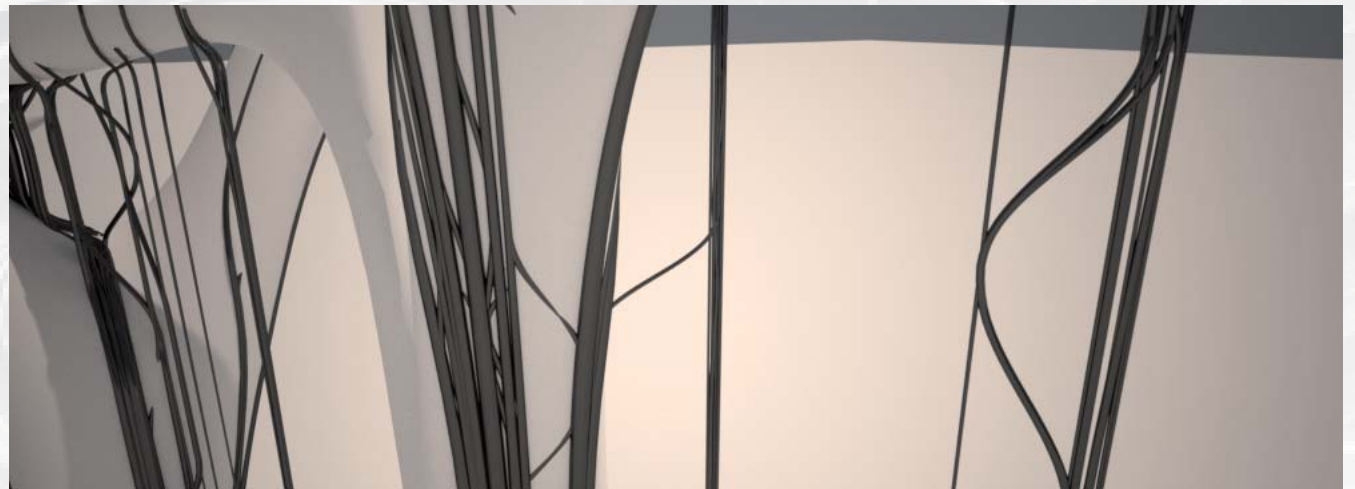

Cross Links