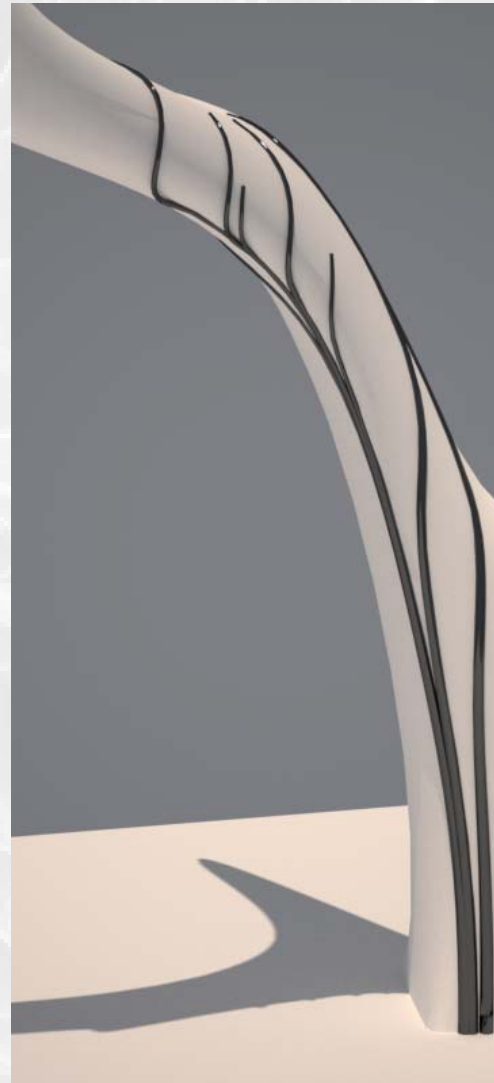

FICUS BENGHALENSIS (BANYAN TREE)

GROWTH SIMULATION

Left and center images: Forest Starr and Kim Starr (<http://www.hear.org/starr/images/images/plants/full/starr-001228-0143.jpg>, and <http://www.hear.org/starr/images/images/plants/full/starr-010420-0095.jpg>)

Right image: <http://picasaweb.google.com/lh/photo/kgAUuJ4qFd7cS5Xzf0xW4A>

FICUS BENGHALENSIS (BANYAN TREE)

Tracing Gravity

"Drop-Off" Condition

Tracing Gravity

"Drop-Off" Condition

FICUS BENGHALENSIS (BANYAN TREE)

Snapping back

Cross Links

FICUS BENGHALENSIS (BANYAN TREE)

With and without host

Statue of Liberty?